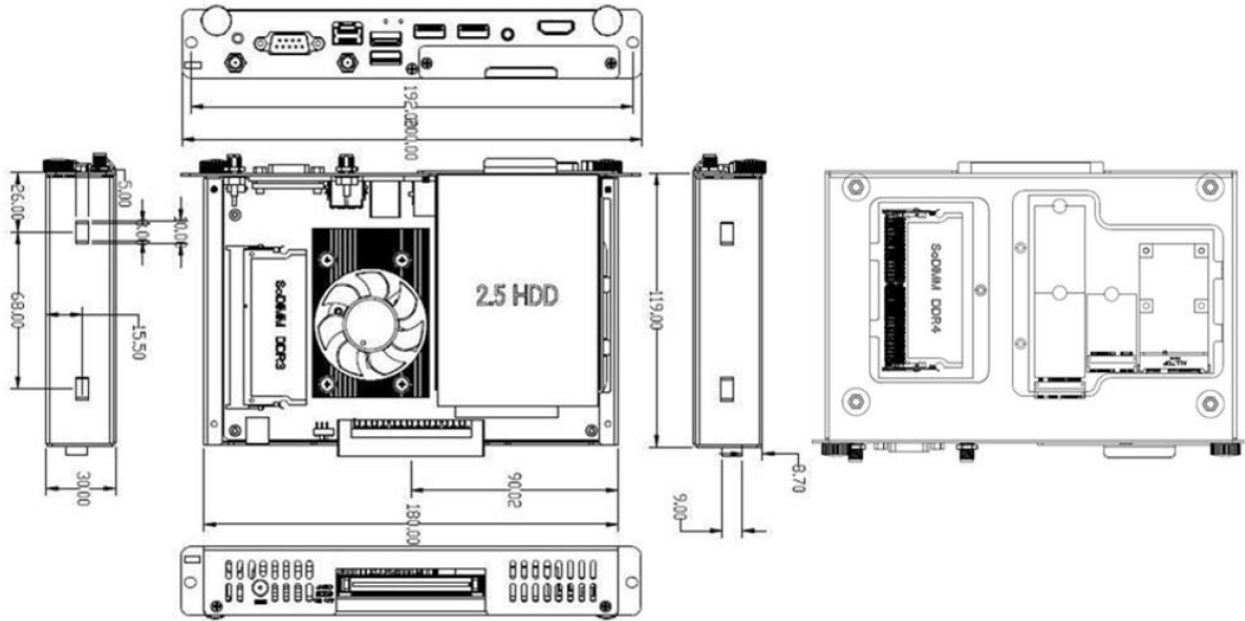

Rear Panel
External I/O

Technical Drawings

Front Panel
External I/O