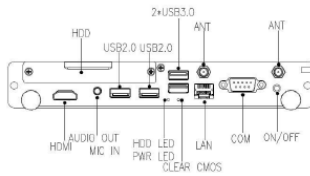

Technical Drawings

More Information

Additional details, pricing and availability are available from your authorized G2 reseller at www.G2SystemsInc.com/WhereToBuy.

All specifications are subject to change without notice.