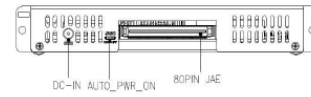

What's in the Box

- PC67 OPS
- Driver Disk
- User Manual
- Power Adapter
- AC power cable
- Wi-Fi antenna

Technical Drawings

Front Panel
External I/O

Rear Panel
External I/O

More Information

Additional details, pricing and availability are available from your authorized G2 reseller at www.G2SystemsInc.com/WhereToBuy.